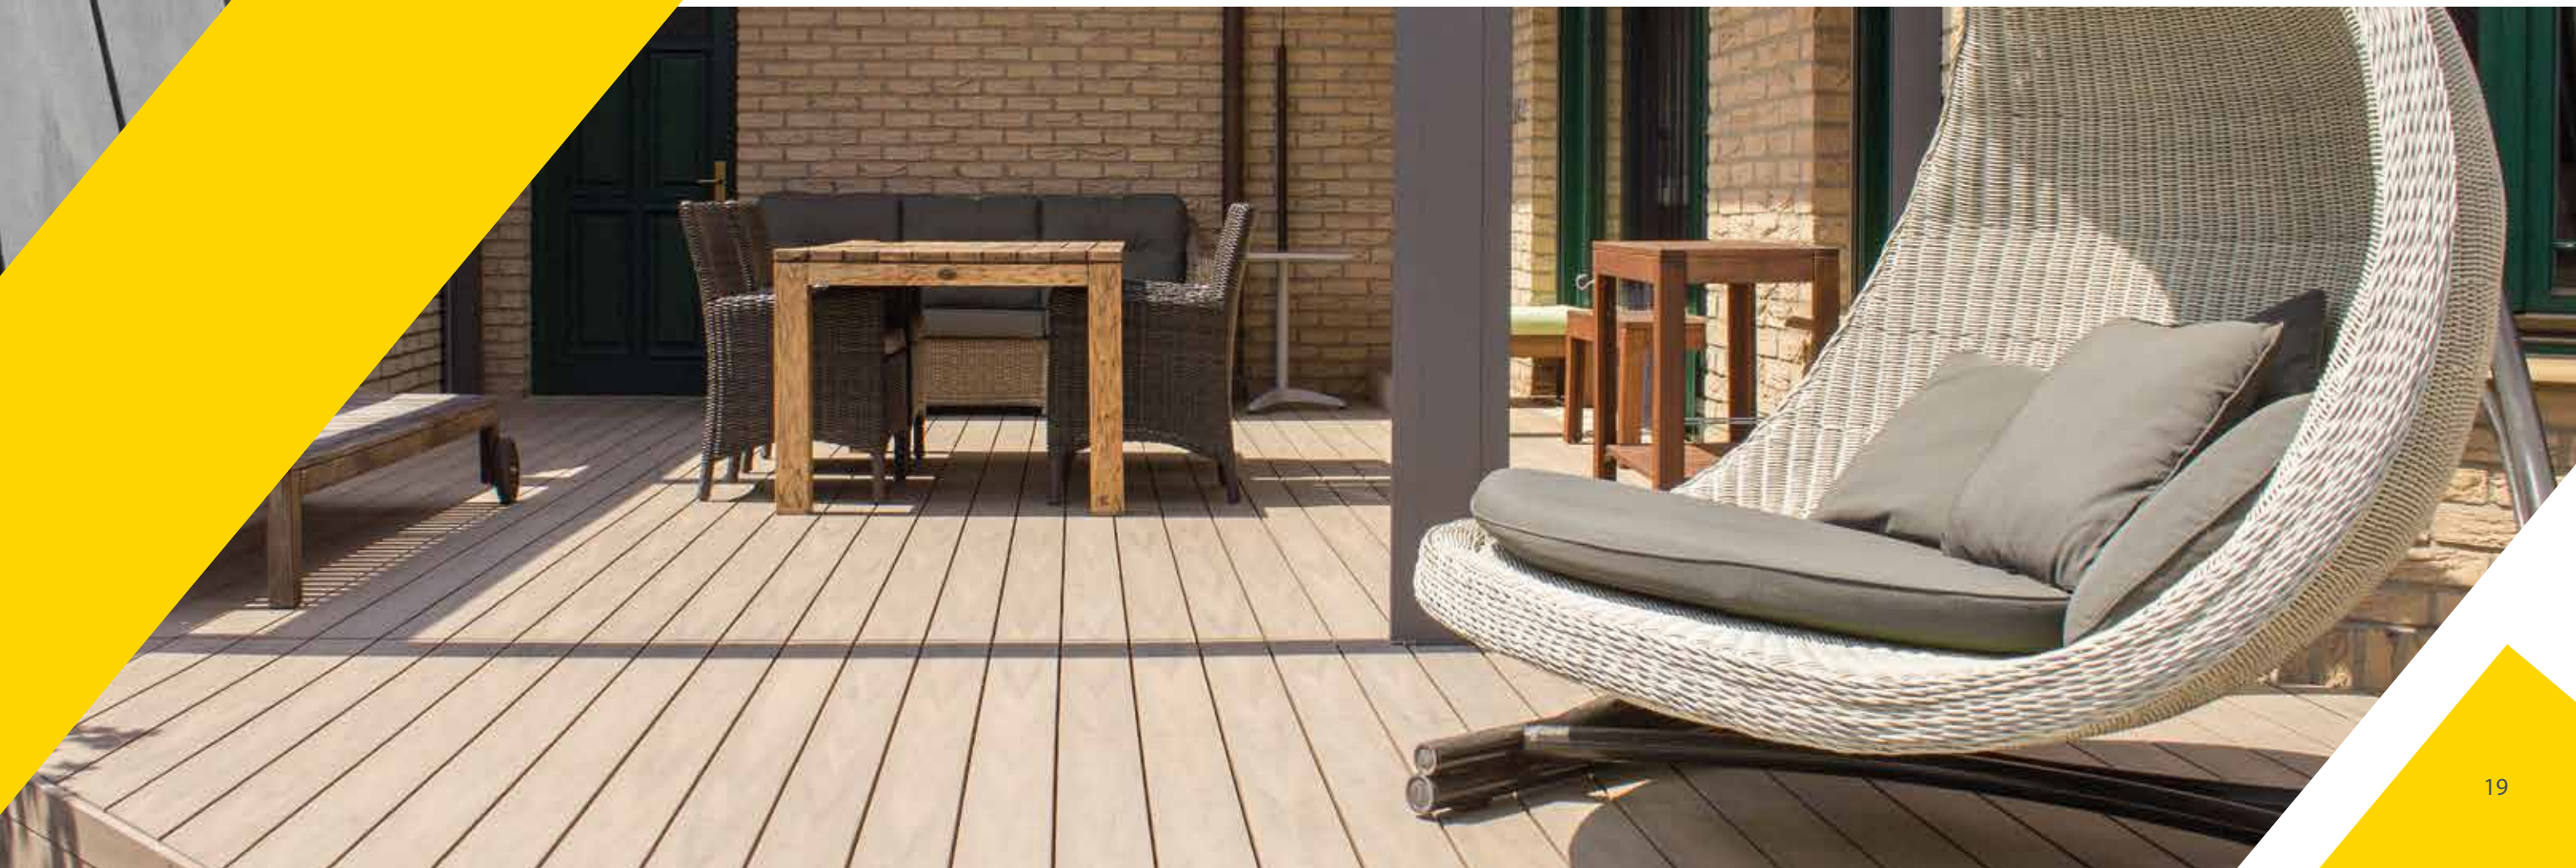

WHITE	CEDAR	TEAK	MERBAU	PALISANDER	GREY	INOX